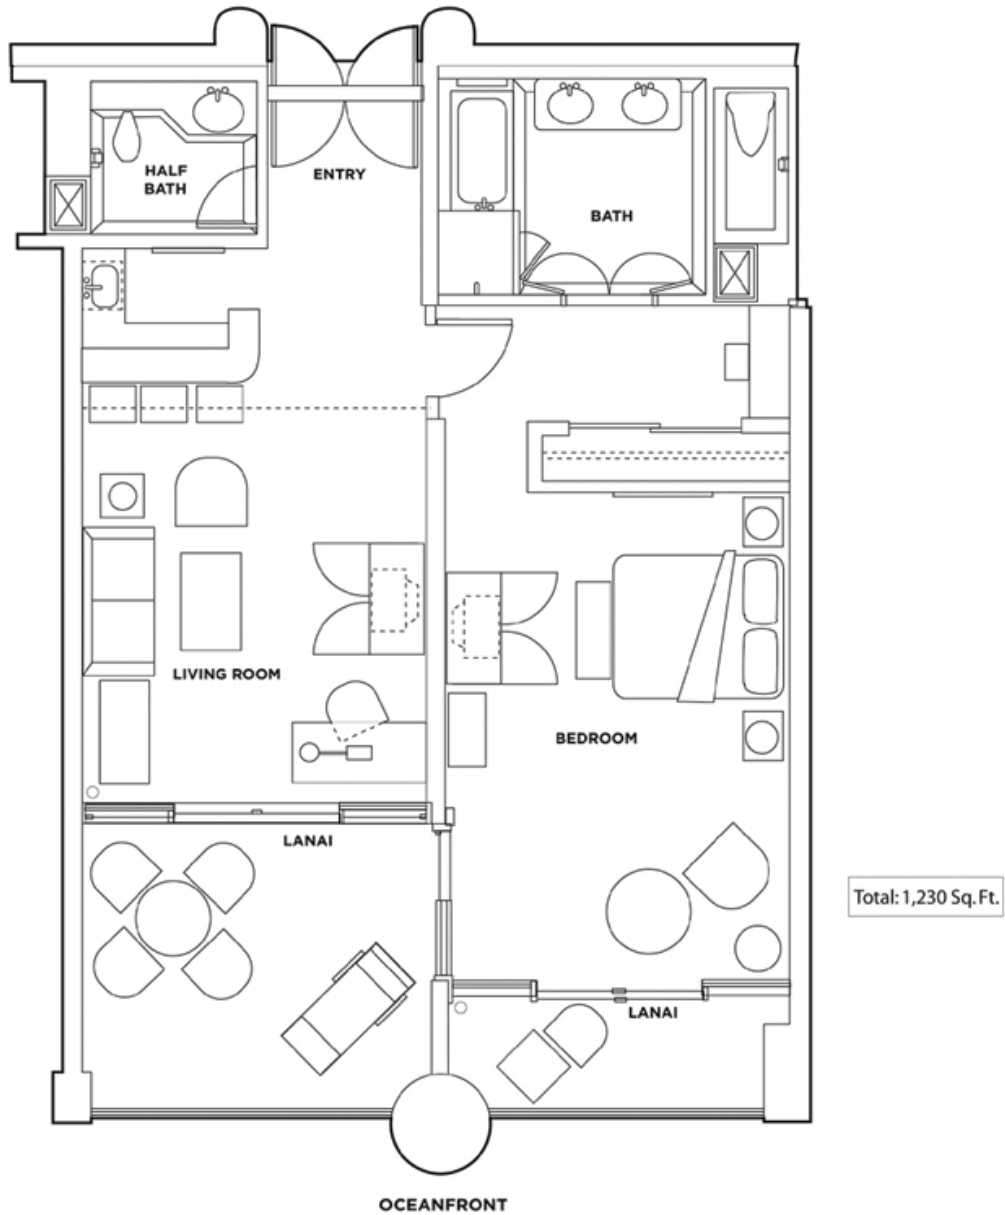

HAPUNA BEACH PRINCE HOTEL

KOHALA COAST

HAPUNA BEACH PRINCE HOTEL

SUITE

AVAILABLE IN 1 KING OR 2 QUEEN BEDS